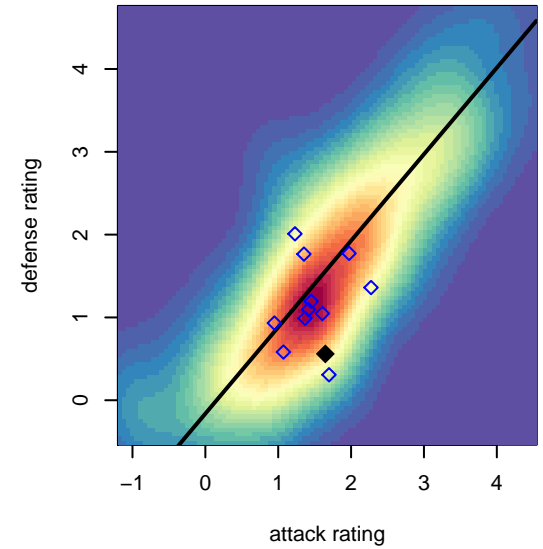

Venues played:  
 2014 Blast Off GU15 A  
 2014 Win PSPL Classic 1 U15  
 2014 WA Cup GU15 Bronze/Silver U15

**Wenatchee Valley United Real FC G99**  
 Dots are actual minus expected GF (blue circles) and GA (red triangles).  
 Blue line is smoothed change in attack strength. Red is smoothed change in defense strength.

**attack and defense variance (black dot)  
relative to other teams  
and top 10 in region**

**attack and defense rating  
relative to others at age  
and all opponents in last 13 months**

**attack and defense rating  
relative to others at age  
and all opponents in last 13 months**

**Performance relative to 13 month average**

**Performance relative to 13 month average**

Distribution of opponents  
 Red = Lose zone, Blue = Win zone, Green = Even  
 Black line separates win/lose zones