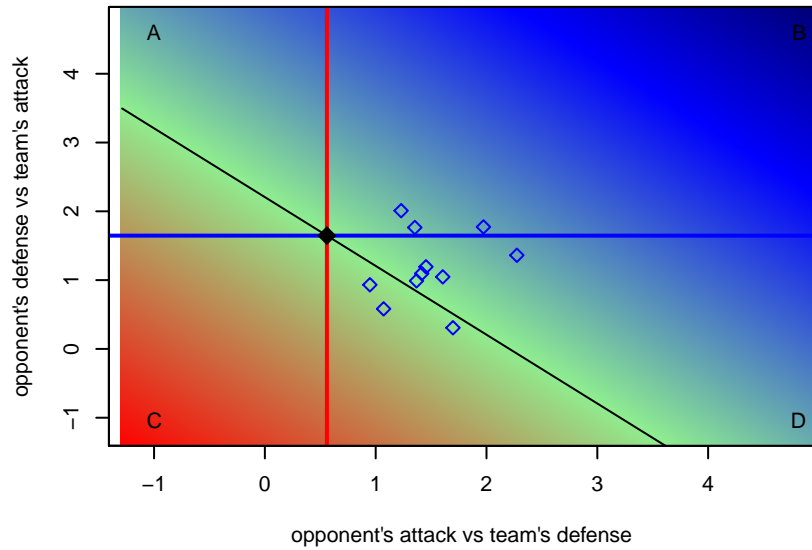

Venues played:  
 2014 Blast Off GU15 A  
 2014 Win PSPL Classic 1 U15  
 2014 WA Cup GU15 Bronze/Silver U15

**Wenatchee Valley United Real FC G99**  
 Dots are actual minus expected GF (blue circles) and GA (red triangles).  
 Blue line is smoothed change in attack strength. Red is smoothed change in defense strength.

**attack and defense variance (black dot)  
relative to other teams  
and top 10 in region**

**attack and defense rating  
relative to others at age  
and all opponents in last 13 months**

**attack and defense rating  
relative to others at age  
and all opponents in last 13 months**

**Performance relative to 13 month average**

**Performance relative to 13 month average**

Distribution of opponents  
 Red = Lose zone, Blue = Win zone, Green = Even  
 Black line separates win/lose zones