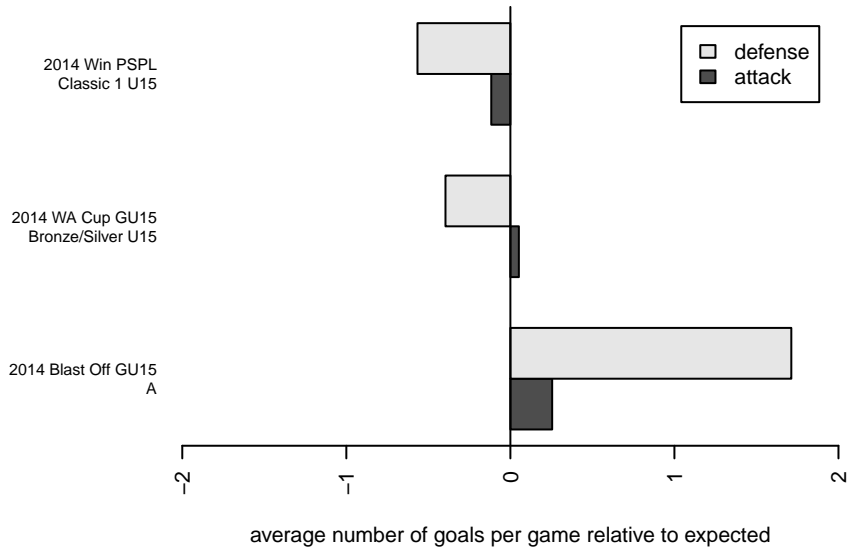

Venues played:  
 2014 Blast Off GU15 A  
 2014 Win PSPL Classic 1 U15  
 2014 WA Cup GU15 Bronze/Silver U15

**Wenatchee Valley United Real FC G99**  
 Dots are actual minus expected GF (blue circles) and GA (red triangles).  
 Blue line is smoothed change in attack strength. Red is smoothed change in defense strength.

**attack and defense variance (black dot)  
relative to other teams  
and top 10 in region**

**attack and defense rating  
relative to others at age  
and all opponents in last 13 months**

**attack and defense rating  
relative to others at age  
and all opponents in last 13 months**

**Performance relative to 13 month average**

**Performance relative to 13 month average**

Distribution of opponents  
 Red = Lose zone, Blue = Win zone, Green = Even  
 Black line separates win/lose zones