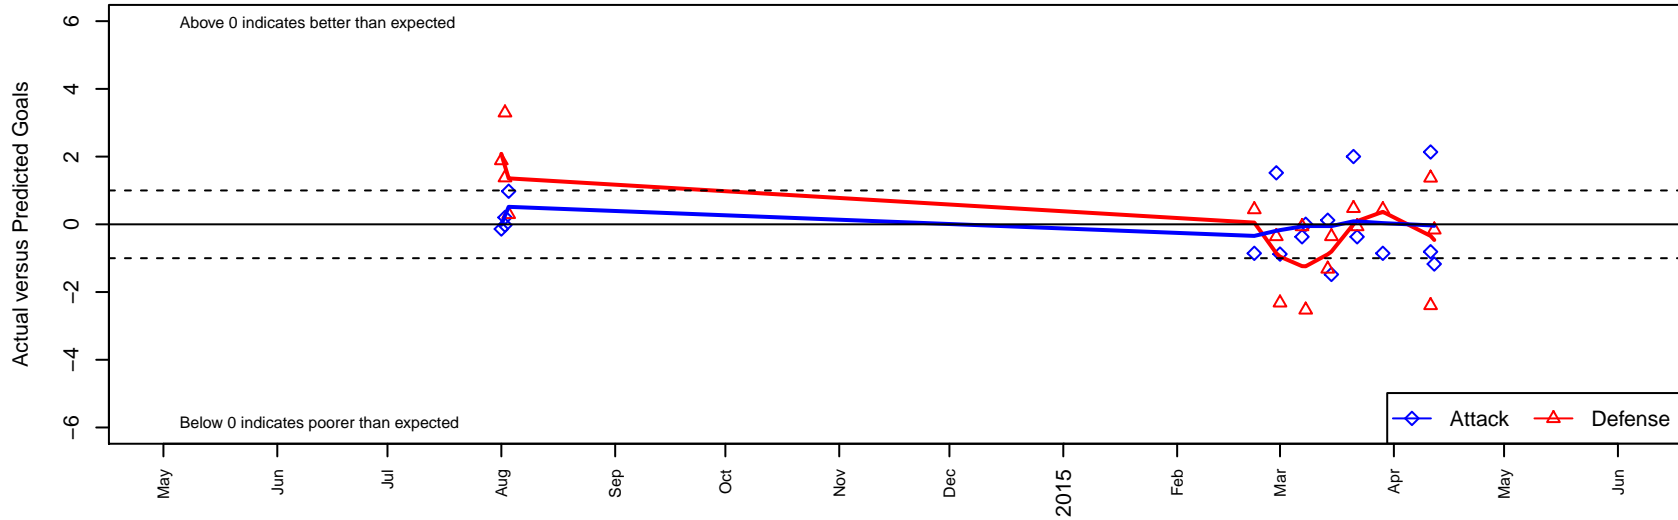

# Wenatchee Valley United Real FC G99

Wenatchee, WA  
 G99 total strength=1118  
 attack=5.19 defense=1.75  
 spr league = Win PSPL Classic 1 U15

alt names used:  
 Wenatchee United REAL FC  
 Wenatchee Valley United SC Real FC  
 WENATCHEE VALLEY UNITED SC REAL FC

Venues played:  
 2014 Blast Off GU15 A  
 2014 Win PSPL Classic 1 U15  
 2014 WA Cup GU15 Bronze/Silver U15

**Wenatchee Valley United Real FC G99**  
 Dots are actual minus expected GF (blue circles) and GA (red triangles).  
 Blue line is smoothed change in attack strength. Red is smoothed change in defense strength.

**attack and defense variance (black dot)  
relative to other teams  
and top 10 in region**

**attack and defense rating  
relative to others at age  
and all opponents in last 13 months**

**attack and defense rating  
relative to others at age  
and all opponents in last 13 months**

**Performance relative to 13 month average**

**Performance relative to 13 month average**

Distribution of opponents  
 Red = Lose zone, Blue = Win zone, Green = Even  
 Black line separates win/lose zones