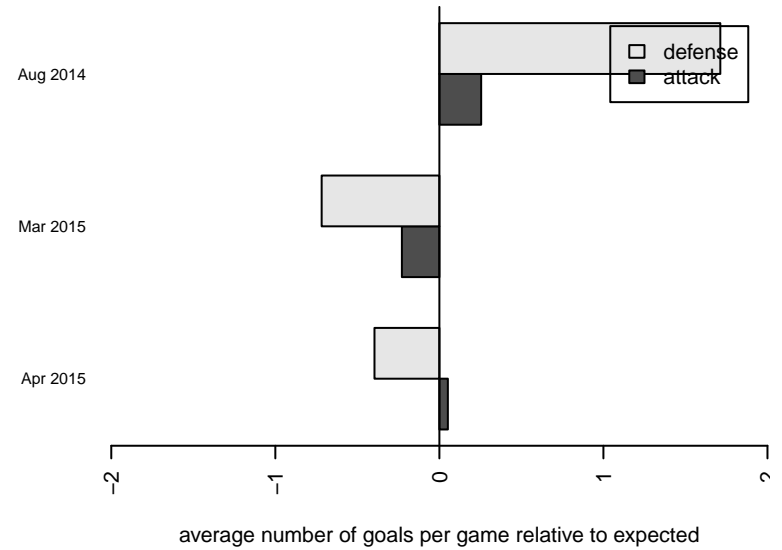

Venues played:  
 2014 Blast Off GU15 A  
 2014 Win PSPL Classic 1 U15  
 2014 WA Cup GU15 Bronze/Silver U15

**Wenatchee Valley United Real FC G99**  
 Dots are actual minus expected GF (blue circles) and GA (red triangles).  
 Blue line is smoothed change in attack strength. Red is smoothed change in defense strength.

**attack and defense variance (black dot)  
relative to other teams  
and top 10 in region**

**attack and defense rating  
relative to others at age  
and all opponents in last 13 months**

**attack and defense rating  
relative to others at age  
and all opponents in last 13 months**

**Performance relative to 13 month average**

**Performance relative to 13 month average**

Distribution of opponents  
 Red = Lose zone, Blue = Win zone, Green = Even  
 Black line separates win/lose zones