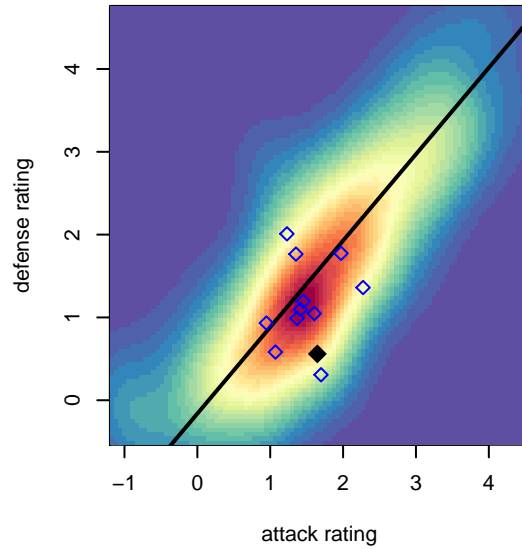

Venues played:  
 2014 Blast Off GU15 A  
 2014 Win PSPL Classic 1 U15  
 2014 WA Cup GU15 Bronze/Silver U15

**Wenatchee Valley United Real FC G99**  
 Dots are actual minus expected GF (blue circles) and GA (red triangles).  
 Blue line is smoothed change in attack strength. Red is smoothed change in defense strength.

**attack and defense variance (black dot)  
relative to other teams  
and top 10 in region**

**attack and defense rating  
relative to others at age  
and all opponents in last 13 months**

**attack and defense rating  
relative to others at age  
and all opponents in last 13 months**

**Performance relative to 13 month average**

**Performance relative to 13 month average**

Distribution of opponents  
 Red = Lose zone, Blue = Win zone, Green = Even  
 Black line separates win/lose zones